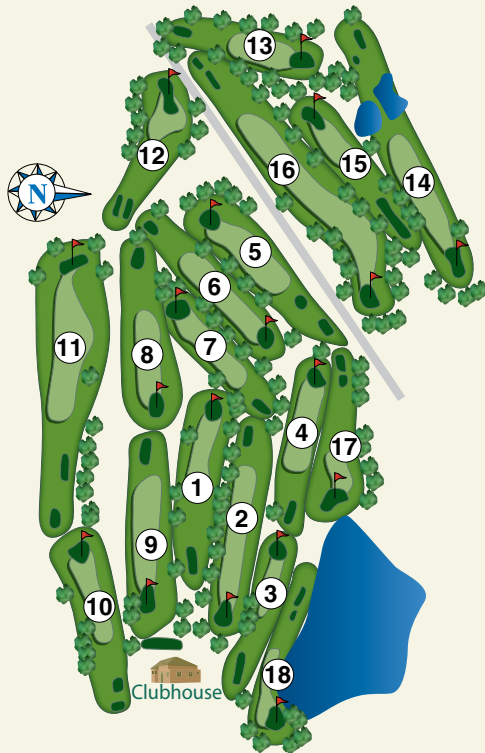

GEM LAKE HILLS

Course Rating/Slope
 Par 3 26.9/71 (M) 27.6/70 (W)
 Exec. 28.4/82 (M) 28.5/89 (W)
 18 Holes 55.3/77 (M) 56.1/80 (W)

HOLE	1	2	3	4	5	6	7	8	9	OUT	HOLE	10	11	12	13	14	15	16	17	18	IN	TOT	HCP	NET
White	182	216	144	163	189	180	154	160	174	1562	White	173	280	132	140	314	161	308	154	142	1804	3366		
Red	157	182	124	157	133	170	130	155	159	1367	Red	148	215	122	133	252	126	203	121	118	1438	2805		
Men's Hcp	3	2	9	4	1	6	8	7	5		M Hcp	3	9	6	8	1	7	2	4	5				
Women's Hcp	2	1	9	3	4	6	8	7	5		W Hcp	4	8	6	7	1	5	3	9	2				
Par	3	3	3	3	3	3	3	3	3	27	Par	3	4	3	3	4	3	4	3	3	30	57		

Scorer: _____ Attest: _____ Date: _____

Out of bounds is defined as property fences and white stakes.
Use designated drop areas for water hazards on holes 14, 15, 17 and 18.
Please respect our neighbors and stay on the golf course property.